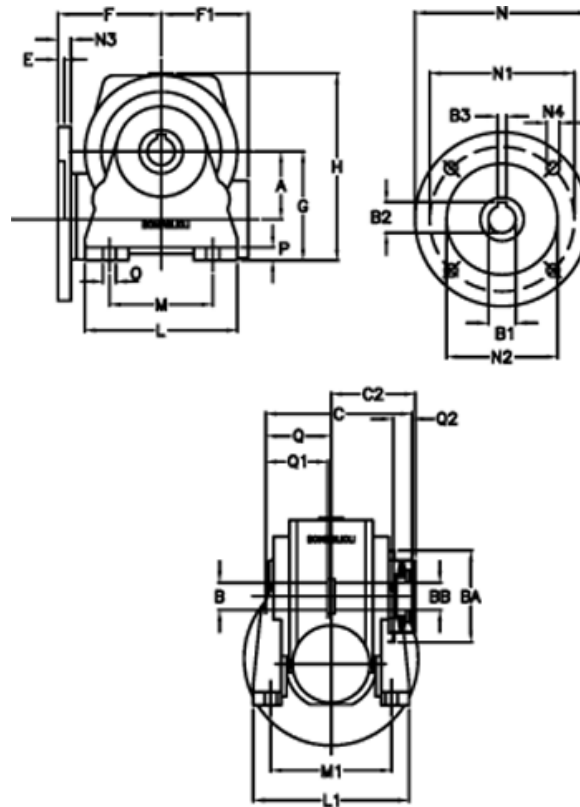

Data Sheet

Article number: 390204900712336

Description: Worm Gear with Torque Limiter
VF 49-L2-N-7 P63B14

Measures

a = 49.50	C2 = 63,5	L1 = 124	O = 8.5
B = 25	Description = VF 49N-xx-63B14	m = 63	P = 12
B1 E7 = 11	E = 3.0	M1 = 98.5	Q = 51.0
B2 = 12.8	F = 70	N = 90	Q1 = 41
B3 H9 = 4	F1 = 63	N1 = 75	Q2 = 15
BA = 63	g = 82	N2 = 60	
BB H7 = 14	H = 138.0	N3 = 7.0	
C = 105	L = 110	N4 = 6	